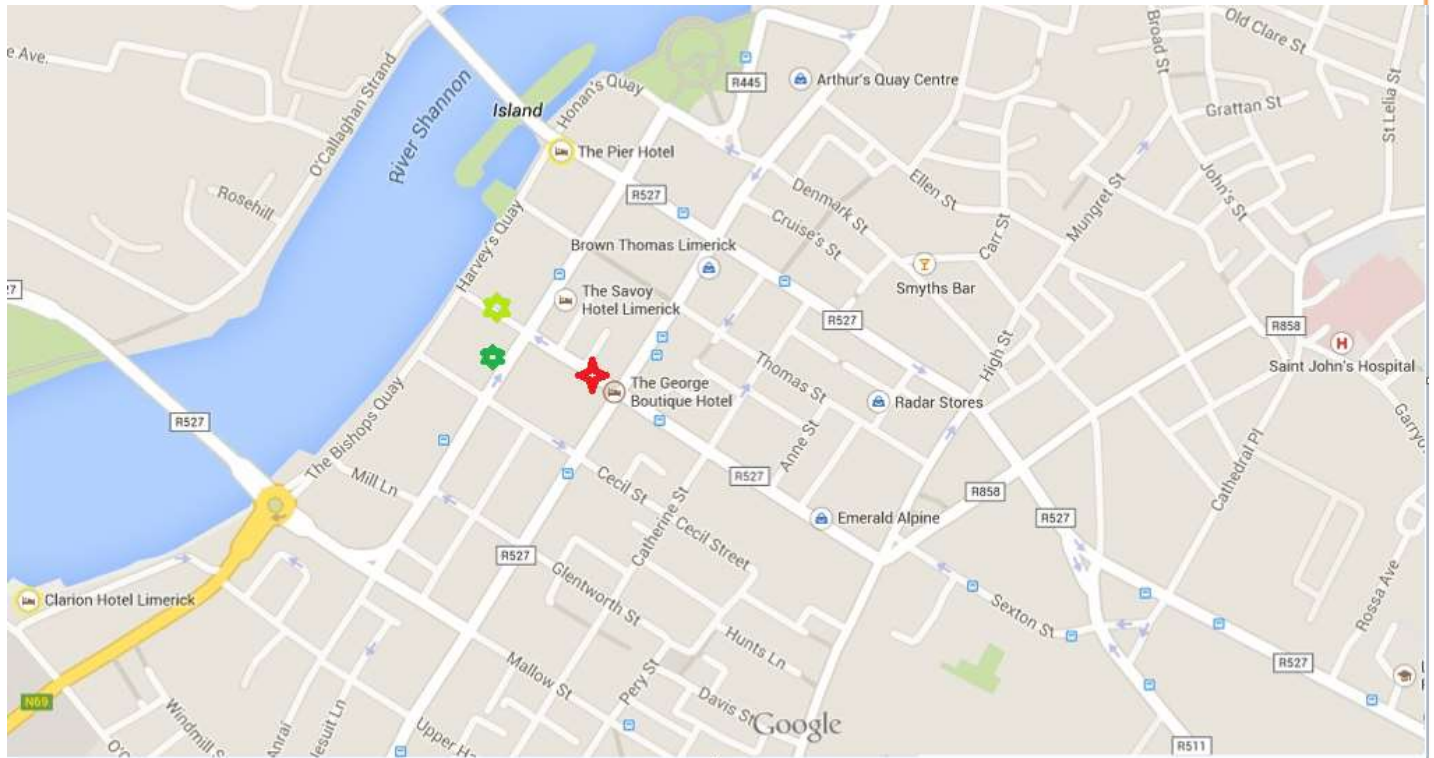

GPS Coordinates:

- Hotel Entrance: [52.662541, -8.628765](#)
- Howley's Quay Car Park Entrance: [52.662734, -8.630075](#)

Please contact hotel reception for further advice if necessary.

We wish you a pleasant stay at the George Boutique Hotel and in Limerick City.

The George

BOUTIQUE HOTEL

Local area map (Google Maps 2015)

LEGEND:

- ★ Hotel Entrance and drop off area located on Shannon St.
- ★ Howley's Quay Car Park Entrance– located on Henry St. GPS: 52.662734, -8.630075.
- ★ Howley's Quay Car Park exit and PEDESTRIAN ACCESS – located on Shannon St.